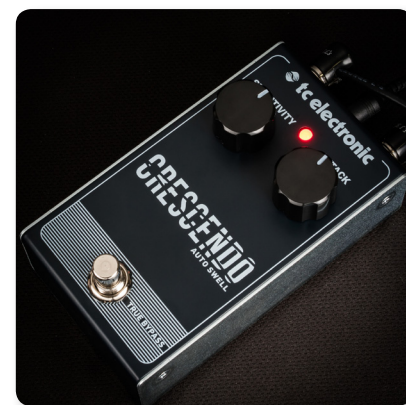

# CRESCENDO AUTO SWELL

Responsive Crescendo Pedal with  
2-Knob Interface for Haunting  
Guitar Line Manipulation

- Lets you create rolling and powerful volume swells
- Instantly accessible 2-knob interface featuring sensitivity and attack
- Controls attack time to create almost violin-like guitar lines
- True bypass for ultimate signal integrity
- "Built-like-a-tank" metal chassis
- Runs on 9 V battery or the PSU-SB DC power supply (not included)
- 3-Year Warranty Program\*
- Designed and engineered in Denmark

Every once in a while an effect arrives ahead of its own time, and before guitarists can figure out what to do with it, it's no longer available. As a result, and in spite of their high retail price, they become extremely valuable because of their rarity. CRESCENDO AUTO SWELL brings one of those iconic and rare effects back to life, and makes it readily available, affordable and built to withstand a lifetime of abuse.

## A rare bird

Just like the musical term, crescendo means to start at a low volume and then swell to a much louder level, which is similar the sound of a violin being bowed. Now you get those sweeping swells from your guitar, without searching high and low for hard-to-find vintage gear, and we're talkin' about a brand new, in the box CRESCENDO AUTO SWELL pedal that is backed by one of the most generous warranty programs. Try to get that at a garage sale!

## Roadworthy

Housed in a sturdy metal enclosure, CRESCENDO AUTO SWELL was built to withstand years of daily abuse. The high-quality analog circuitry and true bypass switch respects your tone and keeps the signal nice and clean. So whether you're creating pedal steel like chord tones, the sound of foghorns cutting through the fog, or the sweet swelling strains of a violin section – CRESCENDO AUTO SWELL was made just for you!